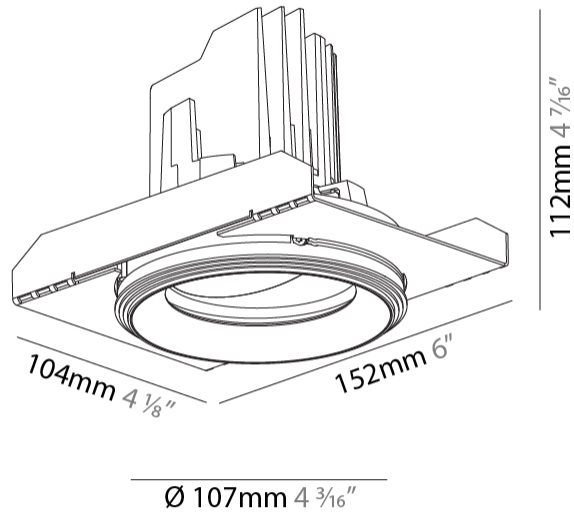

PHYSICAL

Shape: Round
Diameter (mm): 107
Diameter (in): 4 3/16
Height (mm): 112
Height (in): 4 7/16
Ceiling Thickness (mm): 10 / 12.5 / 15 / 25
Ceiling Thickness (in): 3/8 or 1/2 or 9/16 or 1
Min. Recessing Depth (mm): 130
Min. Recessing Depth (in): 5 1/8
Light Distribution: Adjustable / Downlight
Weight (kg): 0.557
Weight (lbs): 1.227
Fixture Finish: SSR / BKV / CWI / CRY / HAB / LAG / UFT / ITA / RUA / RUR / MIC / FTG / MYG / TWT / LOD / PUS / FRO / FUP / KIA / POP / BLS / SPG / MEY / GOH / GUM / CHC / COM / ABZ / JAG / OBR / MOS / ROR
Fixture Material: Aluminum Die Cast
Cut-out Measurements: Ø 111mm / 4 3/8"
Upon Request: Unique Ceiling Thickness

ELECTRICAL

Lamp Type: LED (Zhaga Standard)
Input Wattage (W): 15.5
Total Output Wattage (W): 14.5
Dimming: Tri-Mode (Non-Dimming and Phase Dimming (120Vac only) and 0-10V Dimming)
Driver Included: No
Driver Location: Recessed Housing
Driver Type: Constant Current - Universal
Driver Class: Class 2
Housing: See components
Input Voltage (V): 120 - 277
Constant Current (MA): 500

LED

Number of LEDs: 1
Color Temperature (°K): 2700 / 3000 / 3500 / 4000
Max. Delivered Lumen (lm): 940 / 980 / 1029 / 1050
CRI: >90 CRI
Efficiency (%): 87.9 / 88.4 / 87.9 / 87.9
Lamp Life (hrs): 50000
Upon Request: RGB-W Tunable White Special Color Temperature Special LED

OPTICAL

Reflector: 20 / 40 / 60
Adjustability: Rotational 355°; Tilt 30°
Upon Request: Special Beam Angles

RATINGS AND CERTIFICATIONS